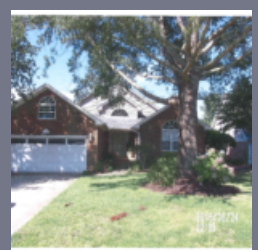

Price: \$2,500 To \$3,000

**107 Ridge Lake Drive**When Available: SEPTEMBER THRU
APRIL

City: Manning, SC 29102, USA

Price: \$2,500 to \$3,000

Bedrooms: 3

Bathrooms: 2.50

SNOWBIRD'S COZY LAKEFRONT PARADISE IN WYBOO PLANTATION A PRIVATE GATED COMMUNITY. 3 BEDROOM, 2/5 BATH, 3 TO 6 MONTH RENTAL, Min. age of primary renter: 25, SLEEPS 6. BEAUTIFUL BRICK HOME 2124 SQ FT THAT IS LOCATED ON LAKE ARBU IN WYBOO PLANTATION'S PRIVATE GATED COMMUNITY WITH ACCESS TO WYBOO PLANTATION'S SWIMMING POOL, TENNIS COURTS, PICKLE BALL COURTS AND GOLF...