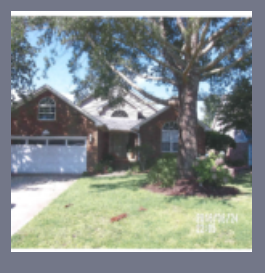


Price: \$695**1505 S Brewington Rd**

When Available: NOW

City: Manning

Price: \$695

Bedrooms: 3

Bathrooms: 2

Singlewide Mobile home located in the country side of Manning, SC near Foreston and Greeleyville city limits. This home has a nice front yard with a spacious front deck. It offers a living room with a ceiling fan that leads into the kitchen. The kitchen has an attached dining room and is equipped with a refrigerator and dishwasher. (bring your own electric stove) There are 3...

Price: \$2,500 To \$3,000**107 Ridge Lake Drive**When Available: SEPTEMBER THRU
APRIL

City: Manning, SC 29102, USA

Price: \$2,500 to \$3,000

Bedrooms: 3

Bathrooms: 2.50

SNOWBIRD'S COZY LAKEFRONT PARADISE IN WYBOO PLANTATION A PRIVATE GATED COMMUNITY. 3 BEDROOM, 2/5 BATH, 3 TO 6 MONTH RENTAL, Min. age of primary renter: 25, SLEEPS 6. BEAUTIFUL BRICK HOME 2124 SQ FT THAT IS LOCATED ON LAKE ARBU IN WYBOO PLANTATION'S PRIVATE GATED COMMUNITY WITH ACCESS TO WYBOO PLANTATION'S SWIMMING POOL, TENNIS COURTS, PICKLE BALL COURTS AND GOLF...