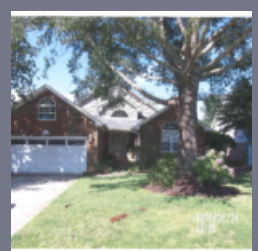

Price: \$2,500 To \$3,000

107 Ridge Lake Drive

When Available: SEPTEMBER THRU
APRIL

City: Manning, SC 29102, USA

Price: \$2,500 to \$3,000

Bedrooms: 3

Bathrooms: 2.50

SNOWBIRD'S COZY LAKEFRONT PARADISE IN WYBOO PLANTATION A PRIVATE GATED COMMUNITY. 3 BEDROOM, 2/5 BATH, 3 TO 6 MONTH RENTAL, Min. age of primary renter: 25, SLEEPS 6. BEAUTIFUL BRICK HOME 2124 SQ FT THAT IS LOCATED ON LAKE ARBU IN WYBOO PLANTATION'S PRIVATE GATED COMMUNITY WITH ACCESS TO WYBOO PLANTATION'S SWIMMING POOL, TENNIS COURTS, PICKLE BALL COURTS AND GOLF...